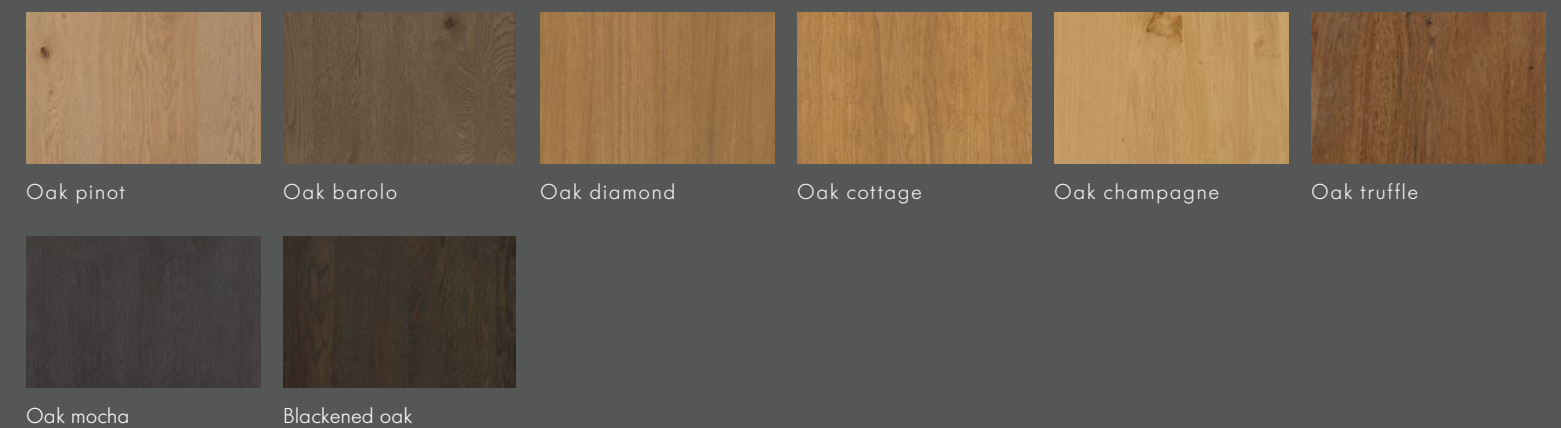

VISIBLE SIDE SOFT MAT GENUINE LACQUER ON PLAIN CARCASE

VISIBLE SIDE IN HIGH-GLOSS GENUINE LACQUER ON PLAIN CARCASE

VISIBLE SIDE

AVAILABLE nolteno INTERIOR DECORS FOR LACQUERED AND VENEERED VISIBLE SIDES:

VISIBLE SIDE VENEERED ON PLAIN CARCASE

DESIGN POSSIBILITIES

MatrixArt ONE

MatrixArt ONE is the design-focused, handleless kitchen: just one single handle trim profile below the worktop creates a particularly neat-looking, graphic style.